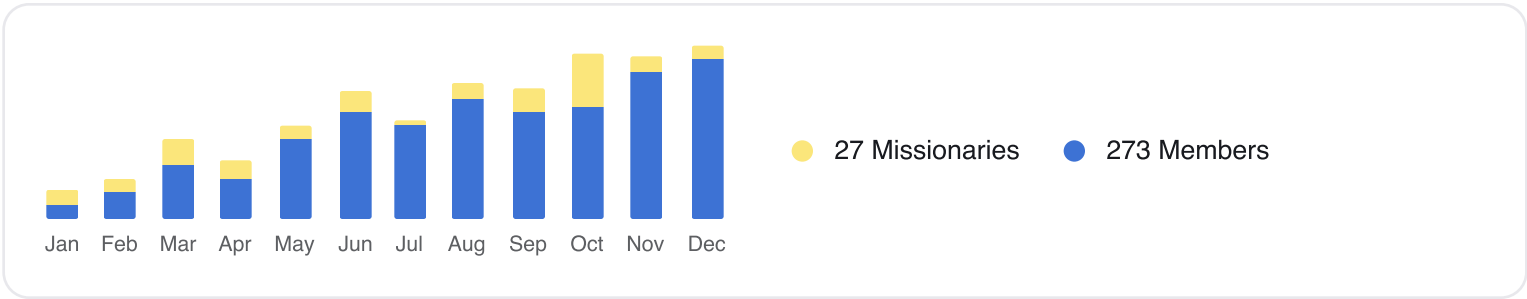

Church Members on Switchboard

Name	Email	Opportunities	Connections	Sign Up Date
John Smith	john.smith@gmail.com	14	23	10/4/2024
John Smith	john.smith@gmail.com	14	23	10/4/2024
John Smith	john.smith@gmail.com	14	23	10/4/2024
John Smith	john.smith@gmail.com	14	23	10/4/2024
John Smith	john.smith@gmail.com	14	23	10/4/2024
John Smith	john.smith@gmail.com	14	23	10/4/2024
John Smith	john.smith@gmail.com	14	23	10/4/2024
John Smith	john.smith@gmail.com	14	23	10/4/2024
John Smith	john.smith@gmail.com	14	23	10/4/2024
John Smith	john.smith@gmail.com	14	23	10/4/2024

← Previous   1   2   3   ...   8   9   10   Next →

Most Served Causes

Most Served Regions