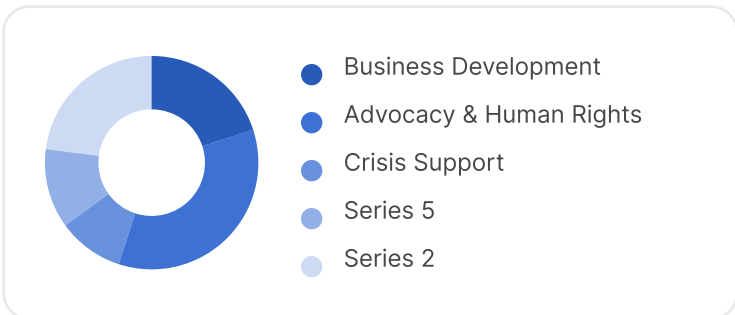

Most Served Causes